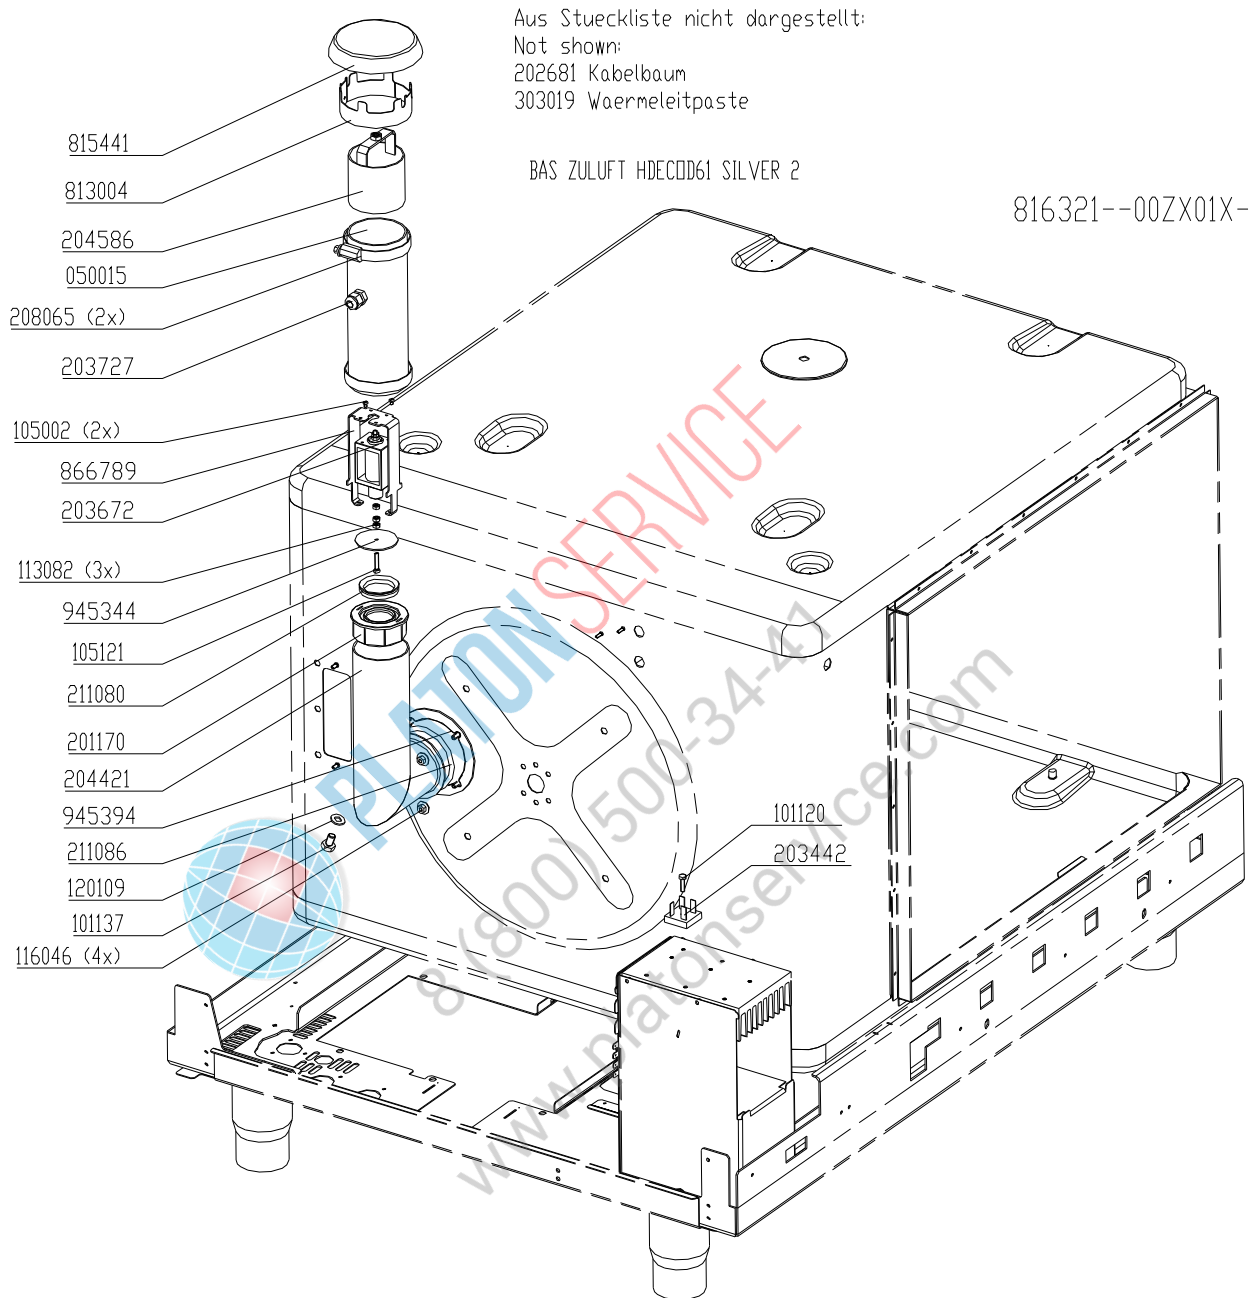

Core temperature probe HD6.x & HD10.x Silver

BAS FUEHLER HDEC0061

813601--00ZE01X-

203697

PLATON SERVICE
8 (800) 500-34-47
www.platonservice.com

Fresh air assembly 6.x 10.x Silver

Supply air area 6.x 10.x (without hand shower) Silver