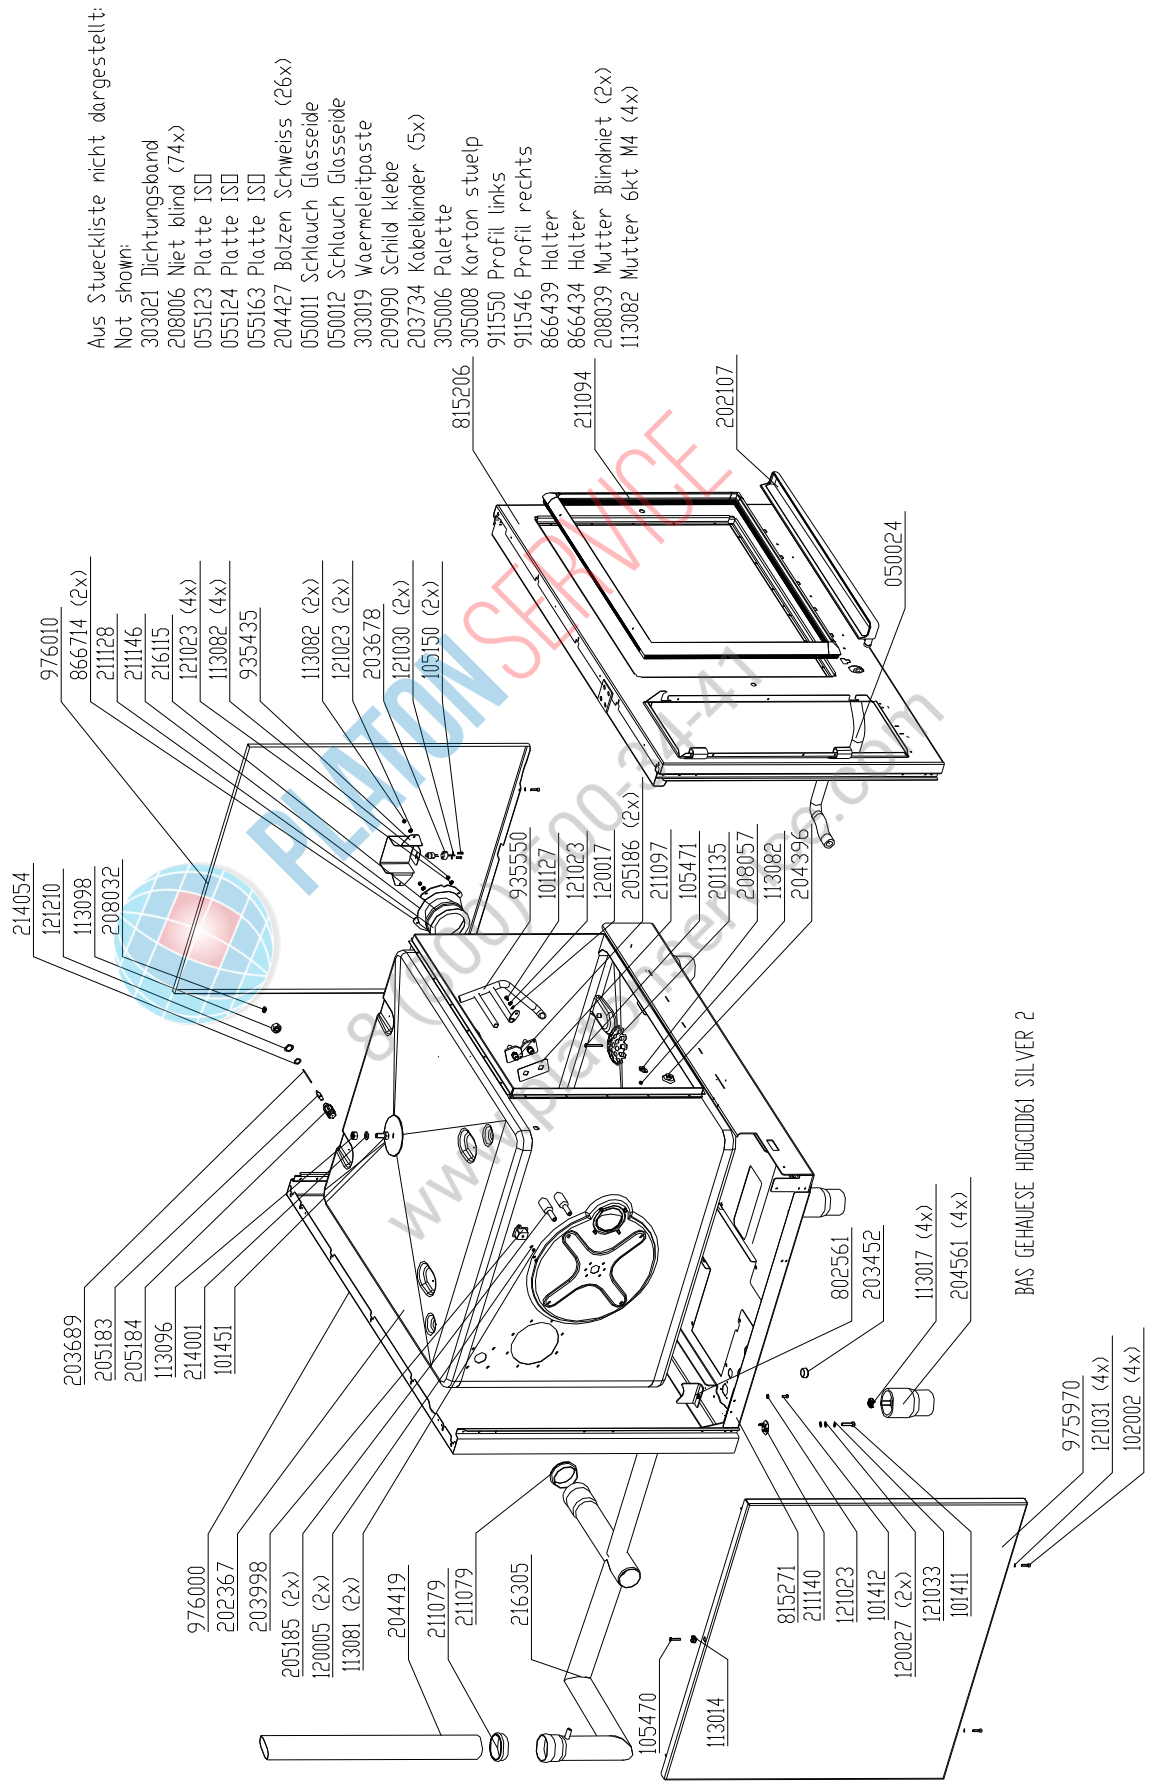

Chassis 6.x Gas Silver

Aus Stueckliste nicht dargestellt:
Not shown:
303021 Dichtungsband
208006 Niet blind (74x)
055123 Platte ISO
055124 Platte ISO
055163 Platte ISO
204427 Bolzen Schweiss (26x)
050011 Schlauch Glasseide
050012 Schlauch Glasseide
303019 Waermeleitpaste
209090 Schild klebe
203734 Kabelbinder (5x)
305006 Palette
305008 Karton stuepel
911550 Profil links
911546 Profil rechts
866439 Halter
866434 Halter
208039 Mutter Blindniet (2x)
113082 Mutter 6kt M4 (4x)

BAS GEHAUSE HDG00D61 SILVER 2