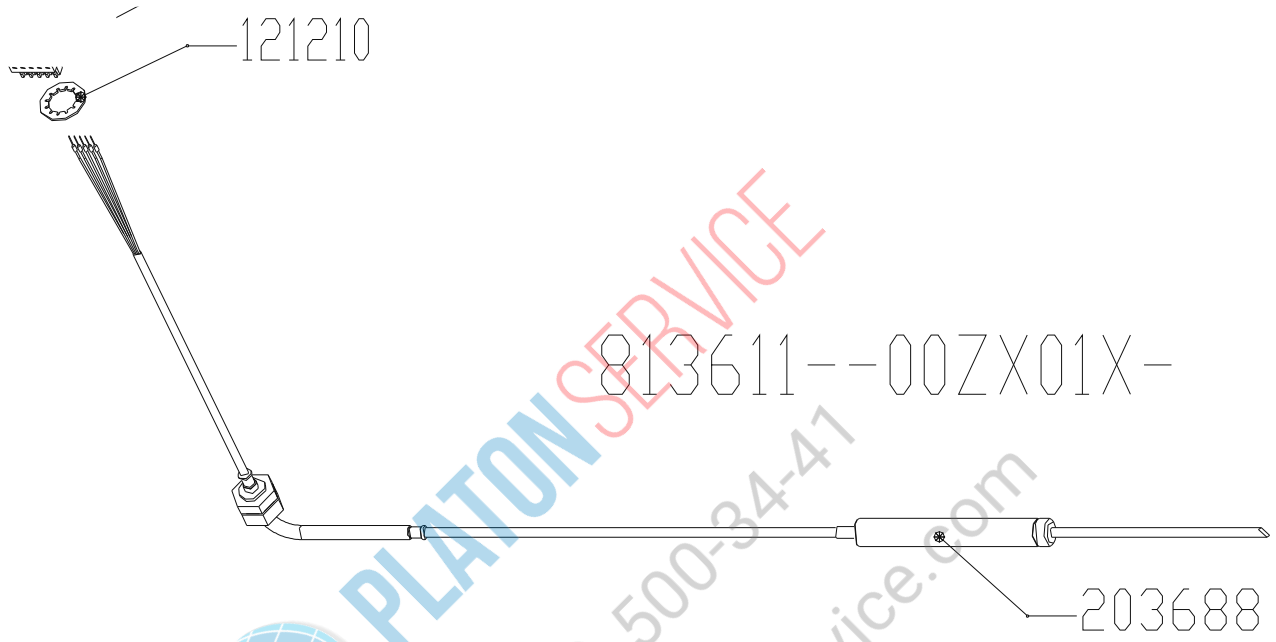

Core temperature probe HD20.x Silver

BAS FUEHLER HDECOD201

PLATON SERVICE
8 (800) 500-34-47
www.platonservice.com