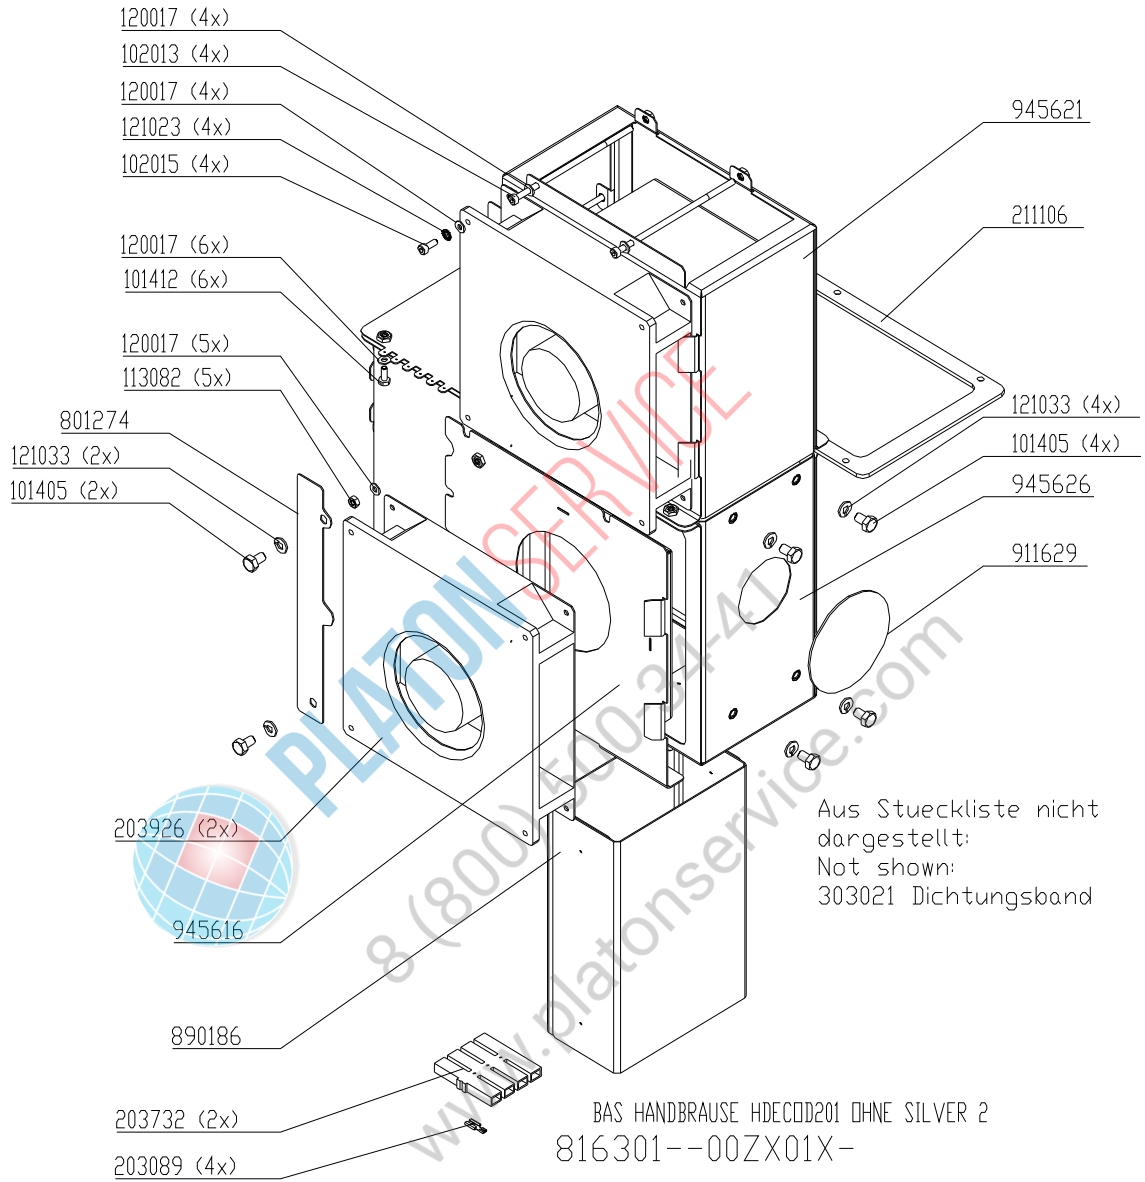

Supply air area 20.x (without hand shower) Silver