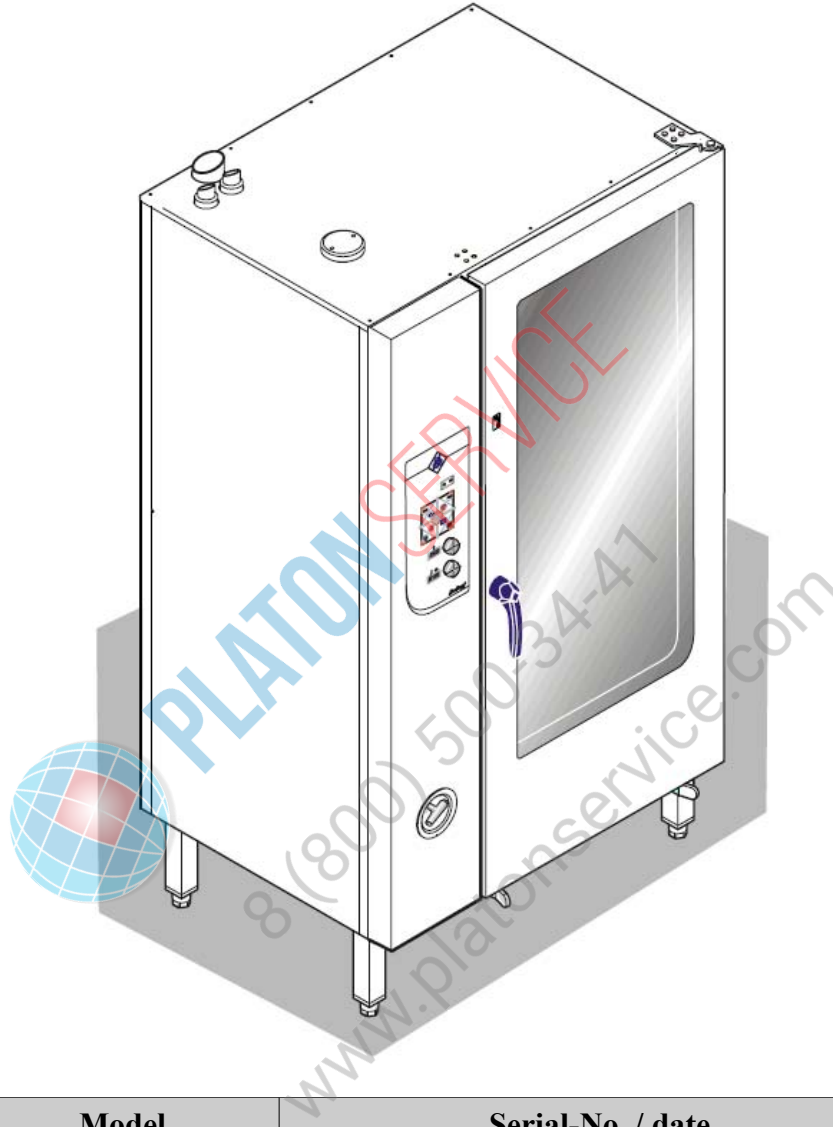

Exploded drawings

Electric and Gas Combisteamer Silver

European CE-Version

Model	Serial-No. / date	
	From	Up to
Csxxxxx		
HansDampf 6.1	07020766 / June 2007	
HansDampf 6.2 Maxi	07020584 / June 2007	
HansDampf 10.1	07020584 / June 2007	
HansDampf 10.2 Maxi	07020584 / June 2007	
HansDampf 20.1	07020584 / June 2007	
HansDampf 20.2 Maxi	07020584 / June 2007	