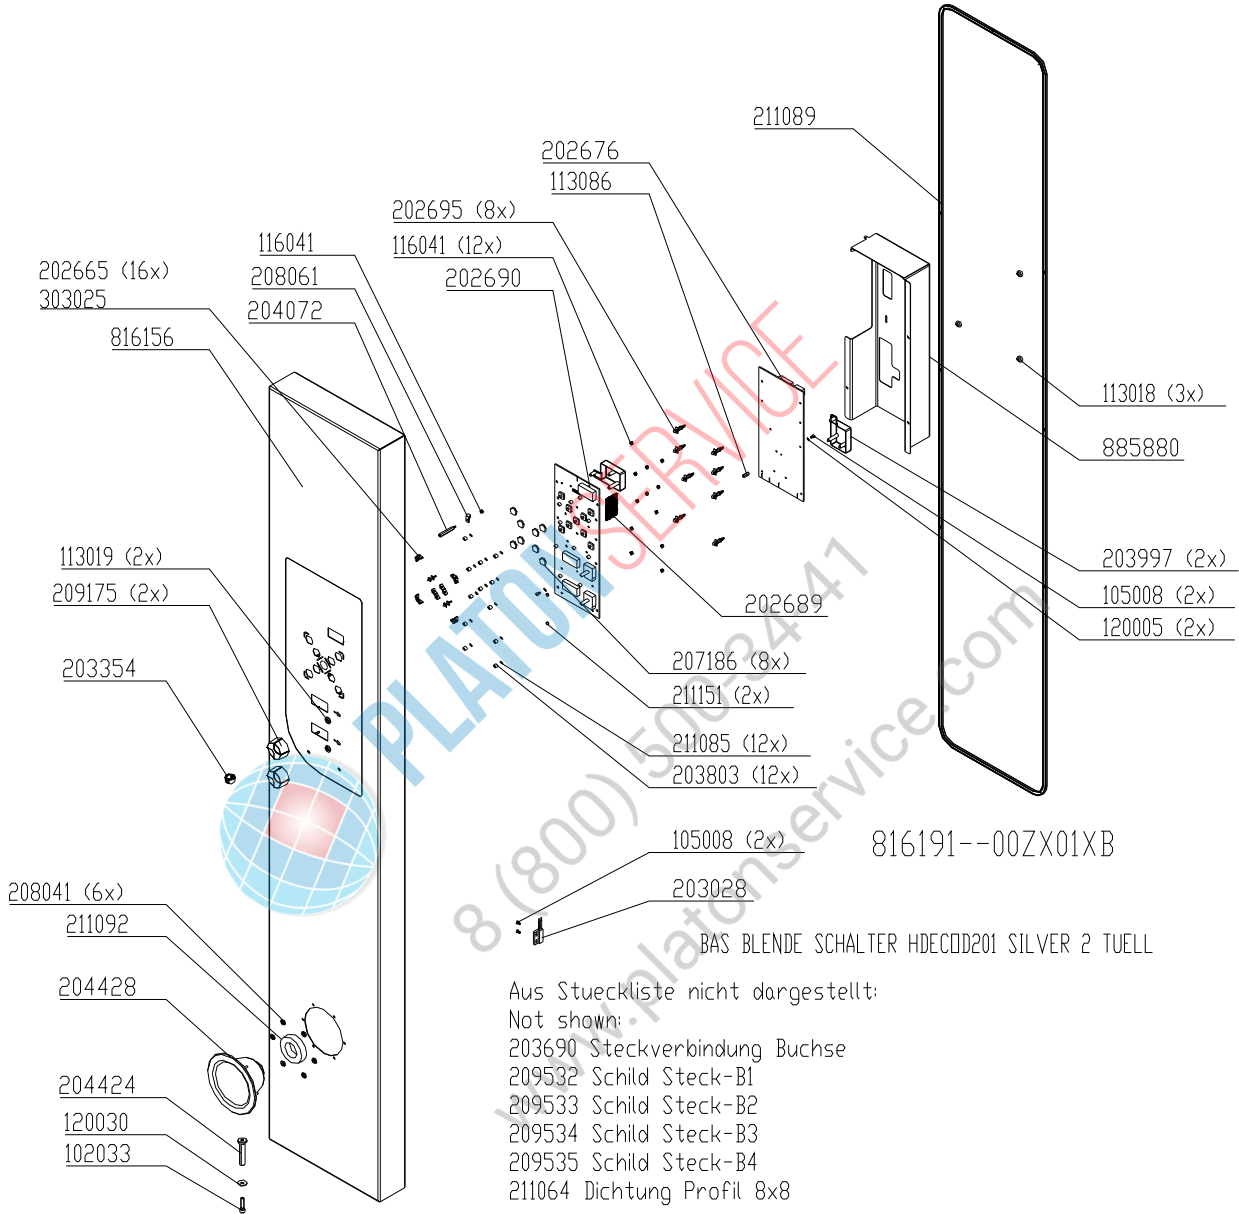

Exploded drawings 20.x

Electric & Gas

PLATON SERVICE

8 (800) 500-34-41

www.platonservice.com

Front panel 20.x Silver without hand shower

Front panel 20.x Silver with hand shower

Electric assembly 3NPE 400V HD20.1 Silver