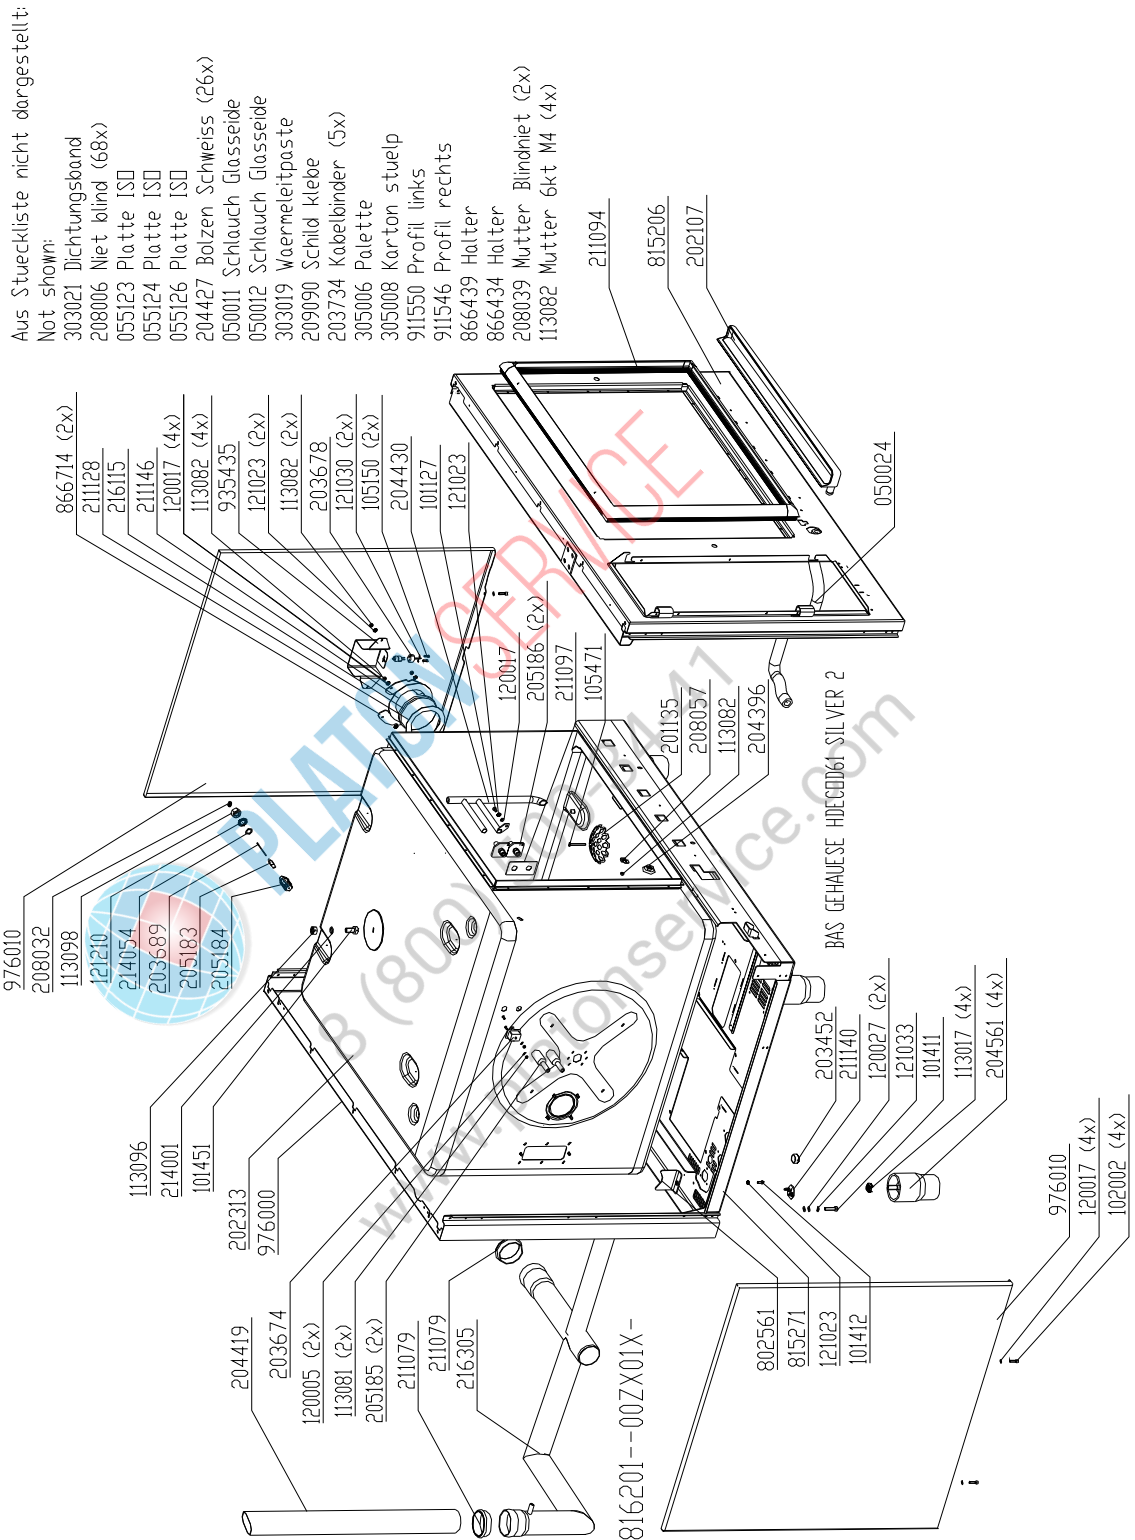

Chassis 6.x Electric Silver