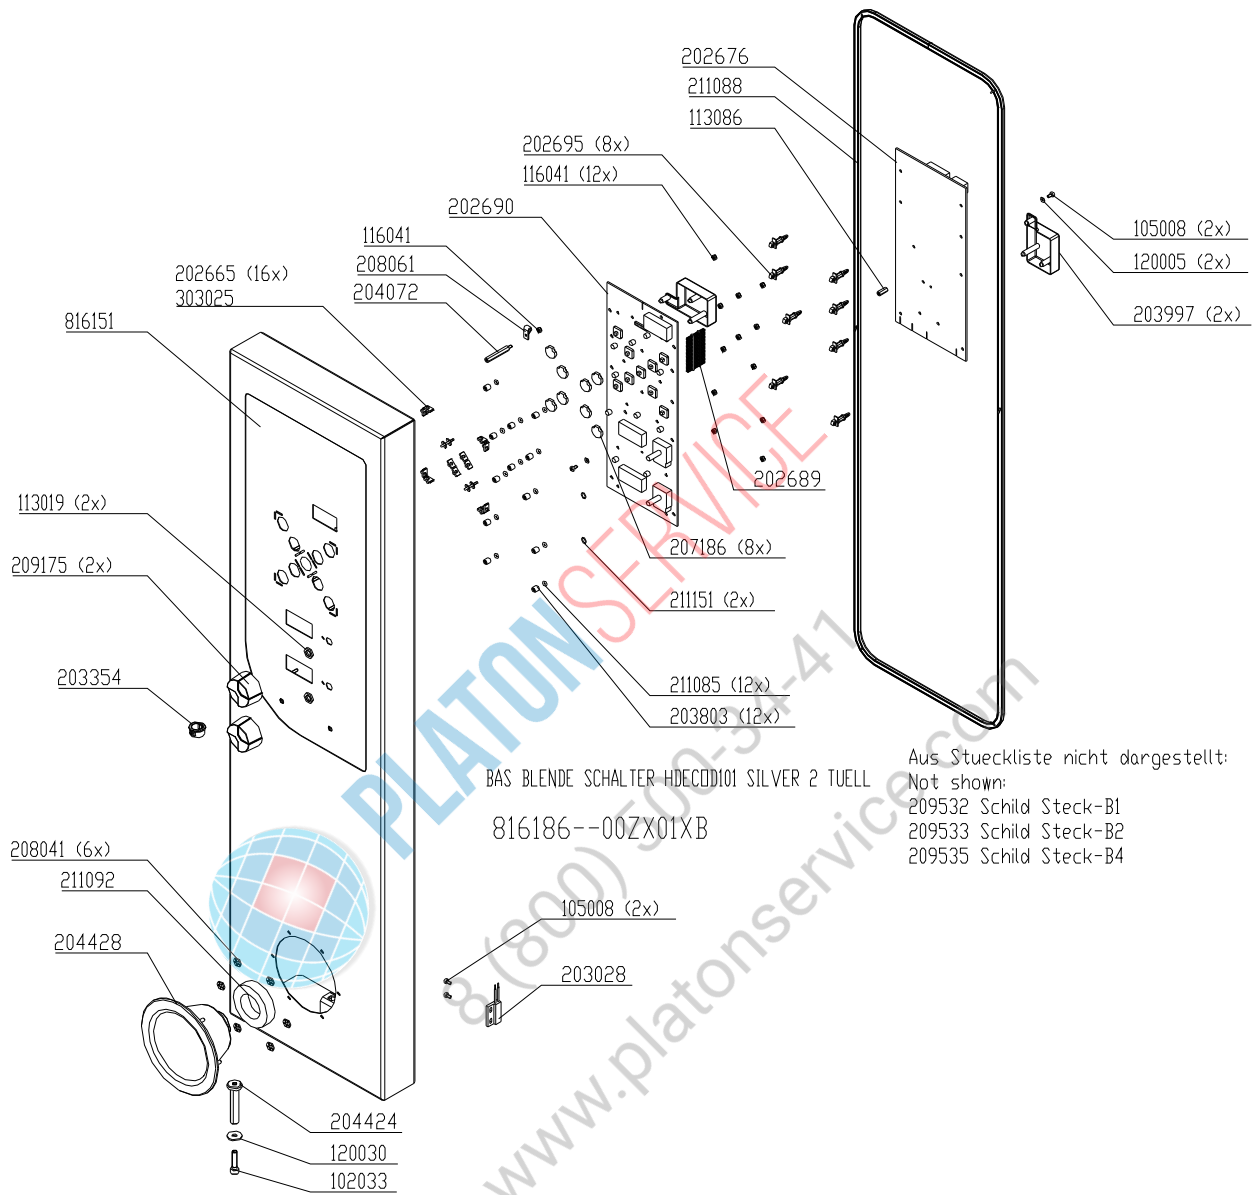

Exploded drawings 6.x & 10.x

Electric & Gas

Front panel 6.x Silver without hand shower

Front panel 6.x Silver with hand shower

Front panel 10.x Silver without hand shower

Front panel 10.x Silver with hand shower

Electric assembly 3NPE 400V HD6.1 Silver

Aus Stueckliste nicht dargestellt:
Not shown:

- 209176 Schaltplan
- 209934 Schild
- 208006 Niet blind (4x)
- 303424 Dichtungsmasse
- 050011 Schlauch Glasseele

*E = Nur Ersatzteil
 *E = Only for service