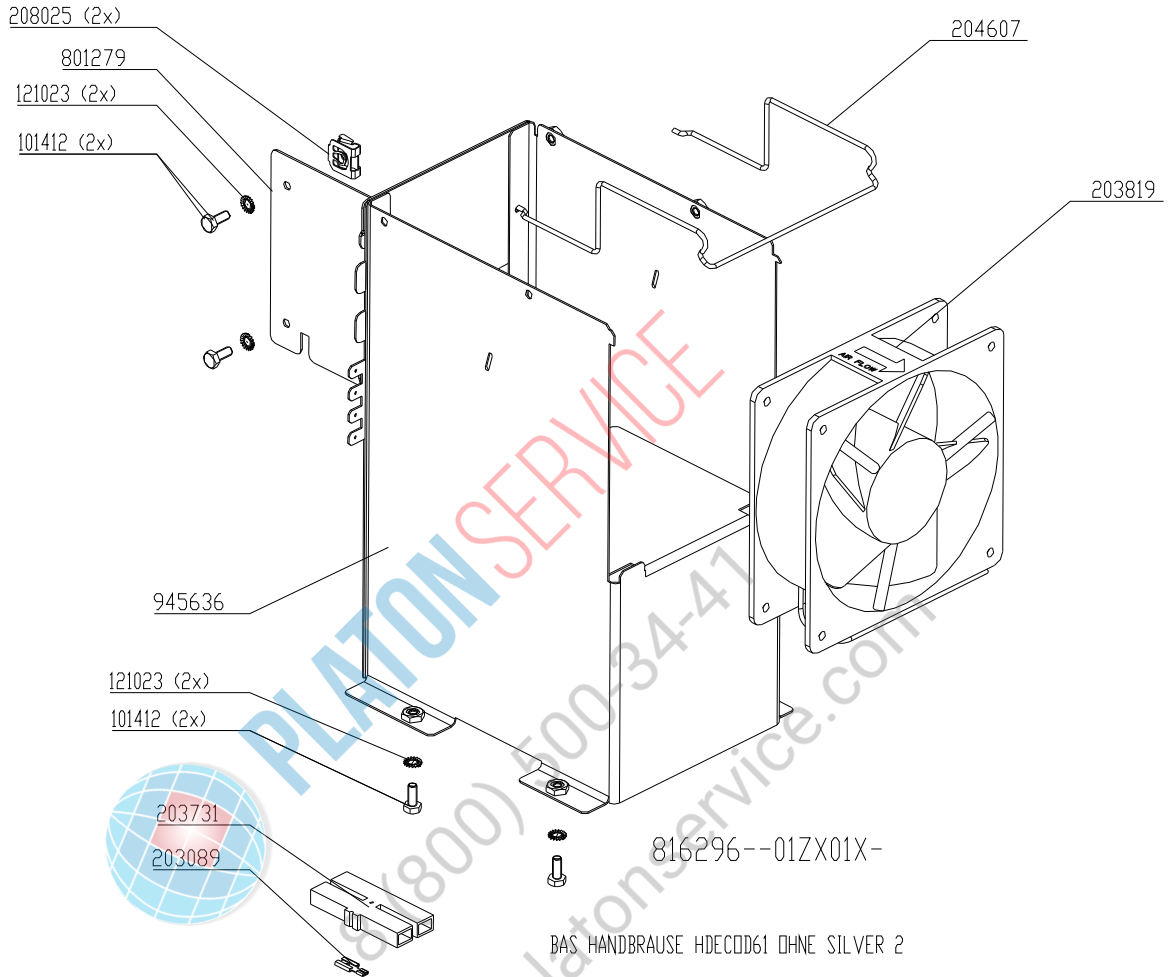

Core temperature probe HD6.x & HD10.x Silver

BAS FUEHLER HDEC0061

813601--00ZE01X-

203697

PLATON SERVICE
8 (800) 500-34-47
www.platonservice.com

Fresh air assembly 6.x 10.x Silver

Supply air area 6.x 10.x (without hand shower) Silver