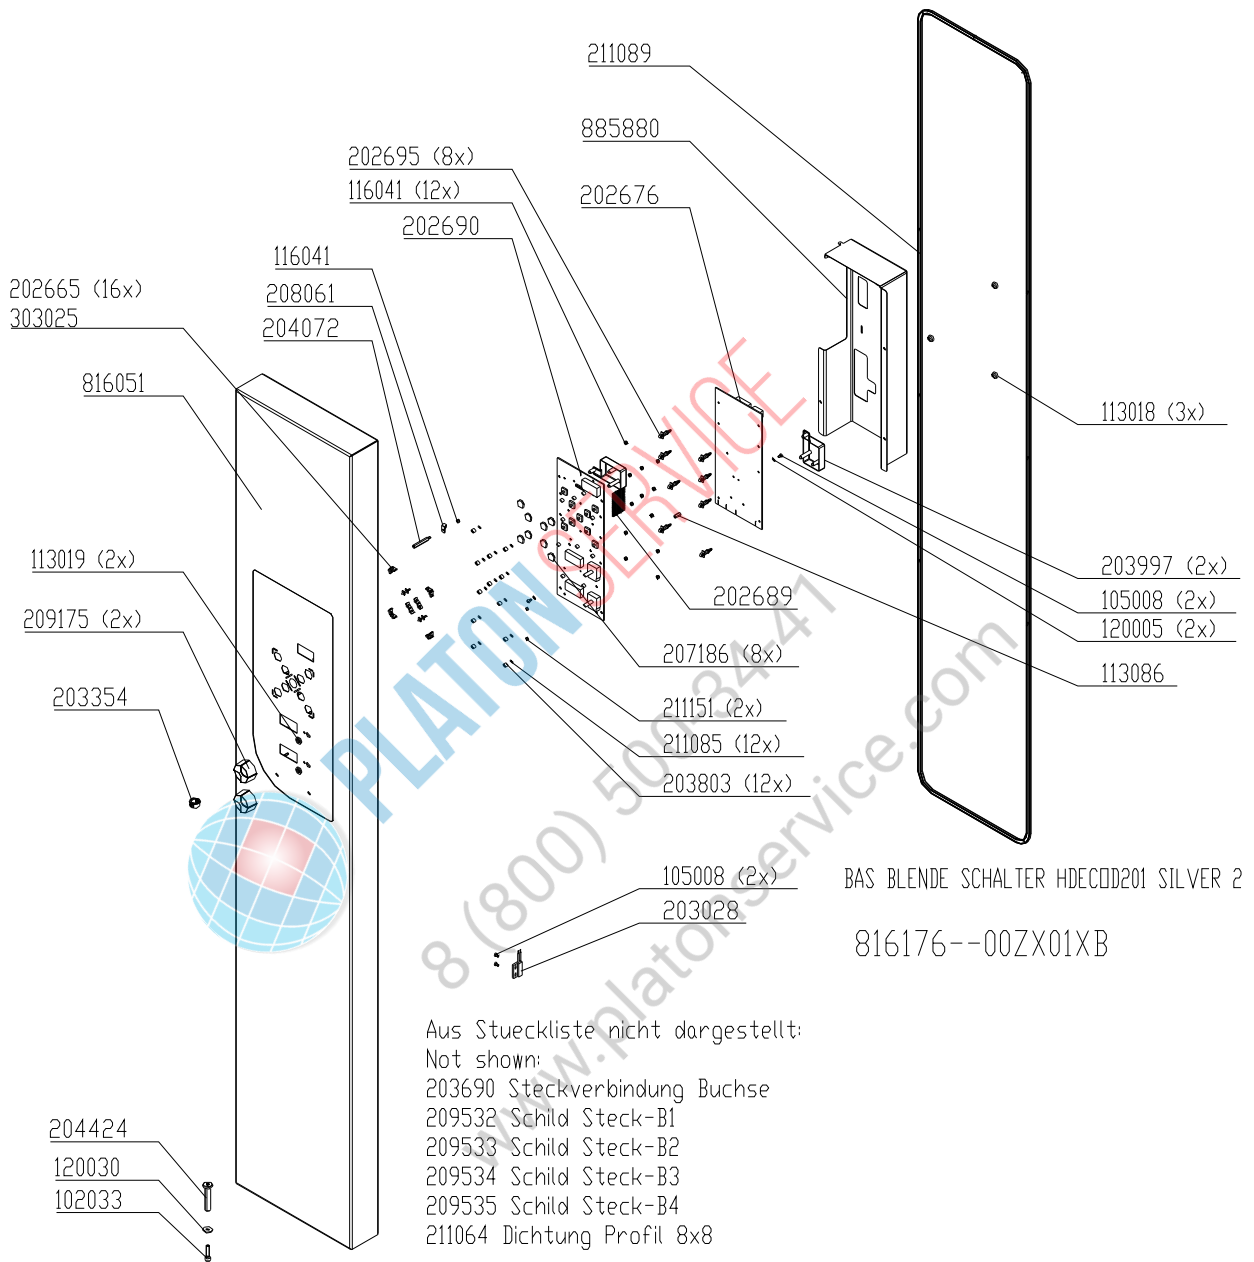

Exploded drawings 20.x

Electric & Gas

PLATON SERVICE

8 (800) 500-34-41

www.platonservice.com

Front panel 20.x Silver without hand shower

Front panel 20.x Silver with hand shower

Electric assembly 3NPE 400V HD20.1 Silver