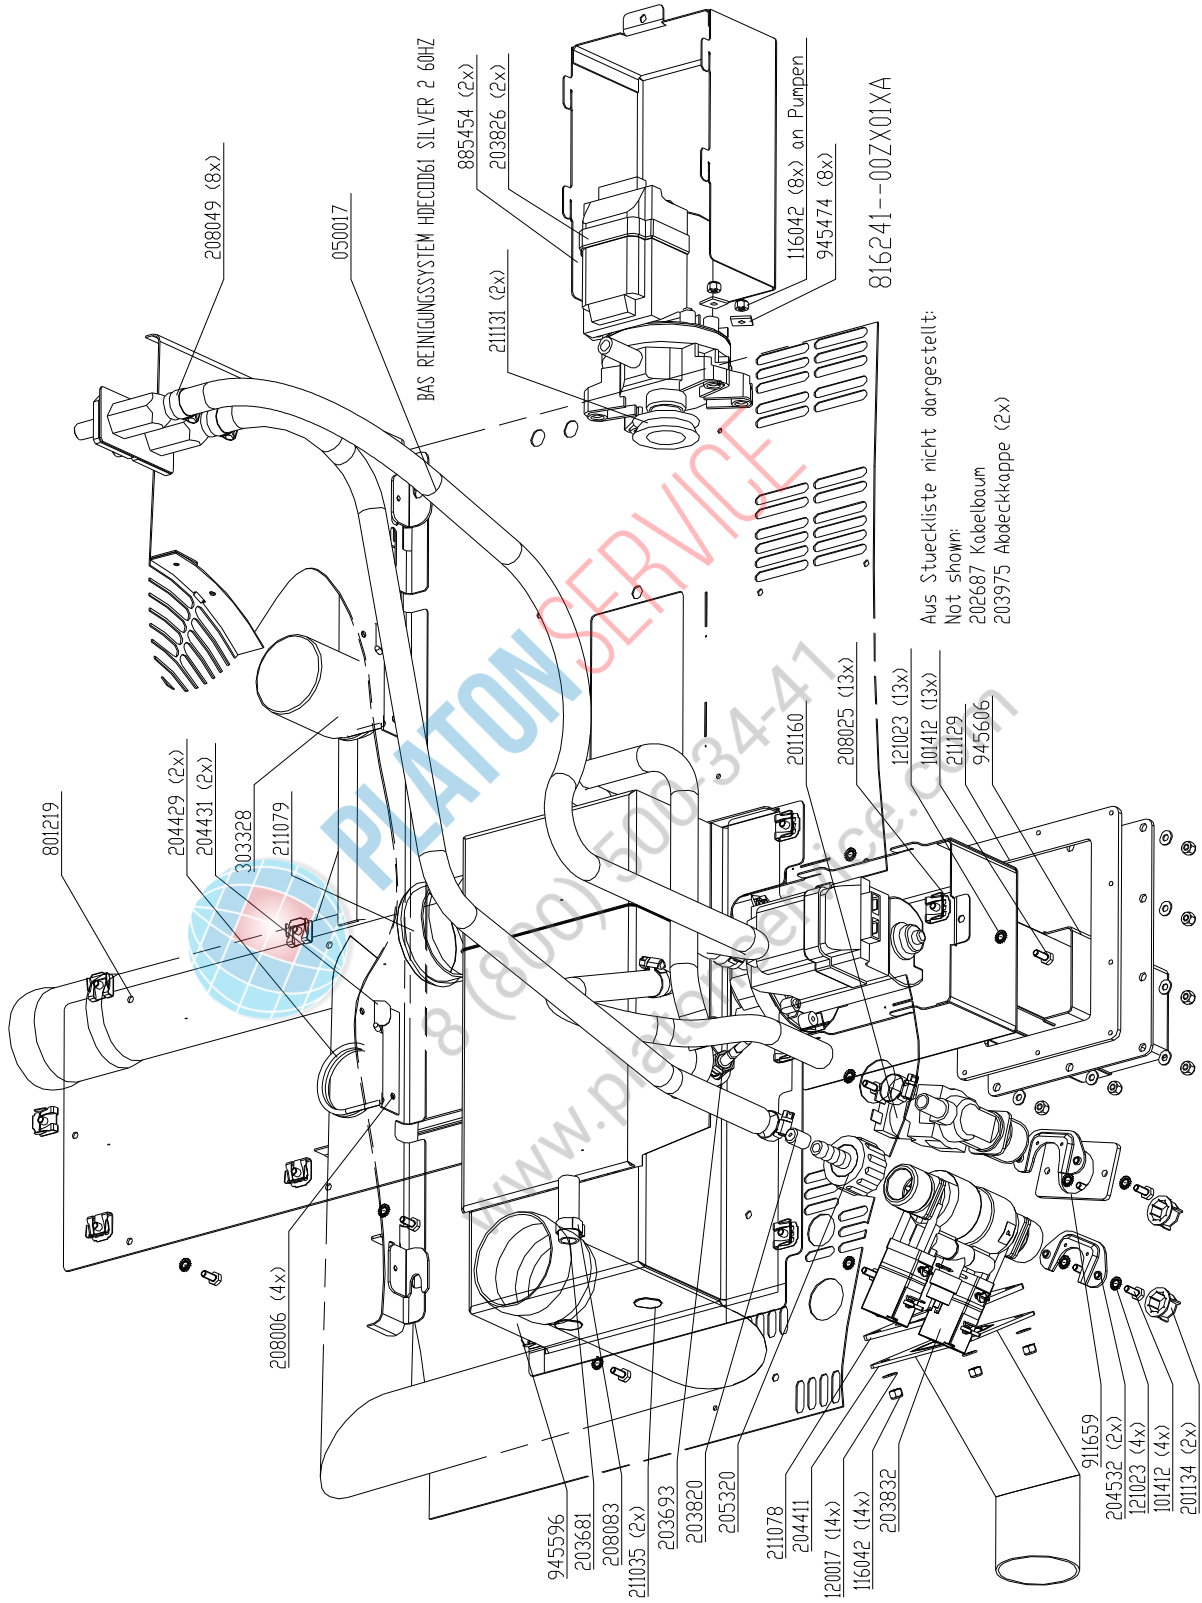

Water assembly with WaveClean 60Hz HD6.x & HD10.x Silver