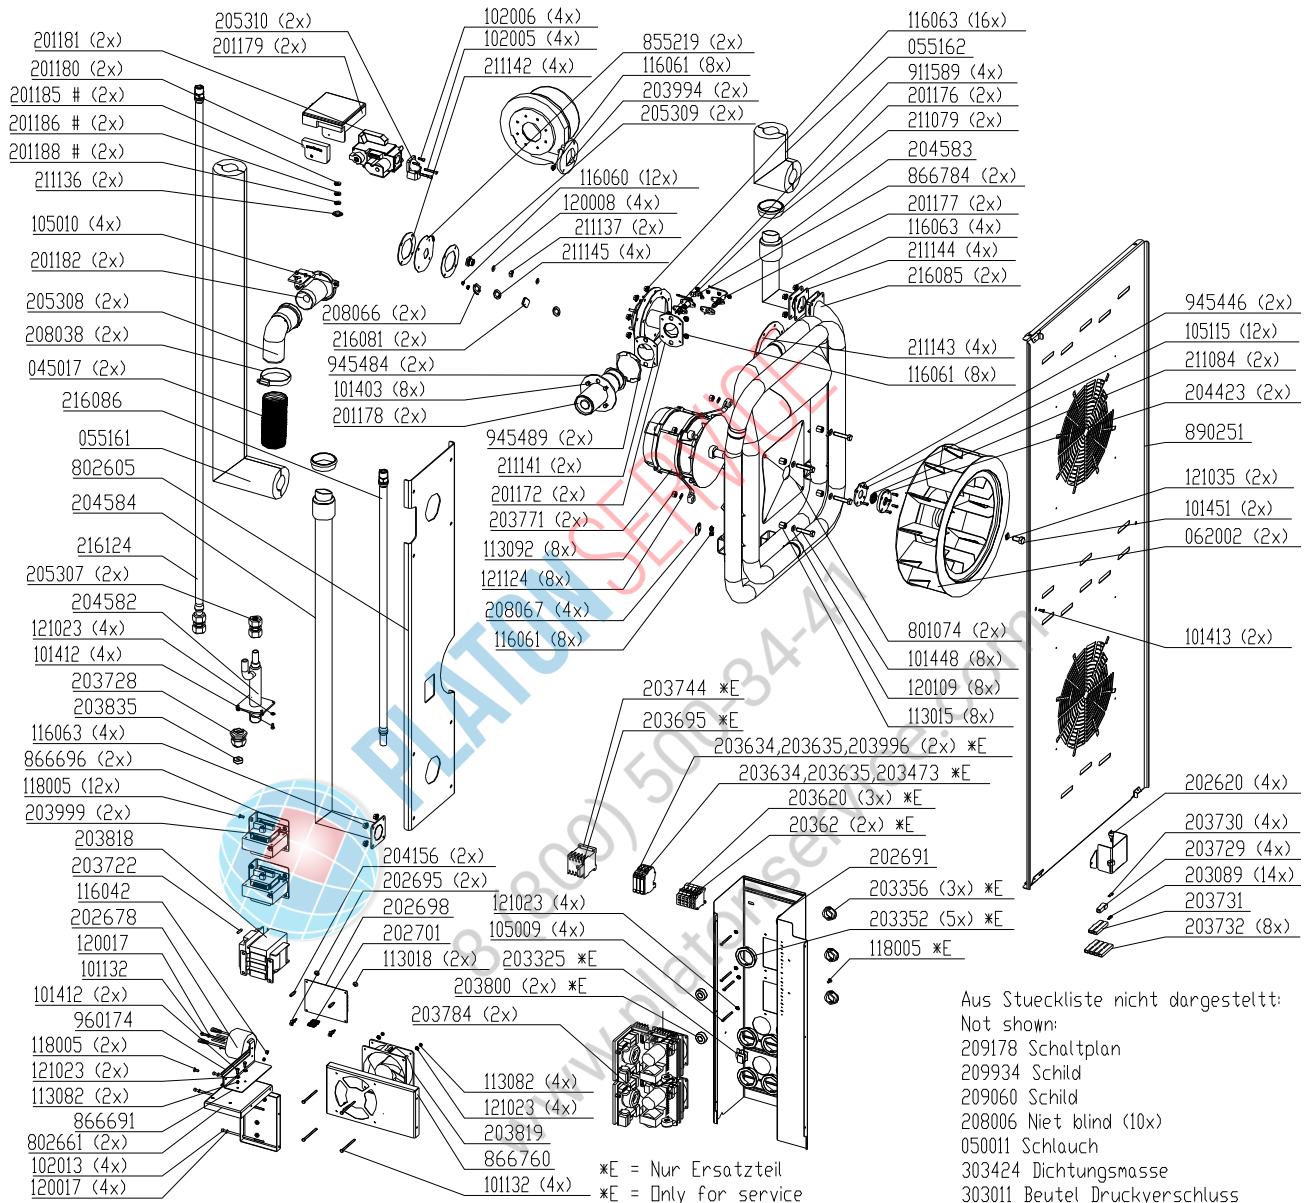

Gas assembly HD20.1 Silver

BAS ENERGIE HDGCDD201 3 1.5/INPEAC/230 S2

816496--00ZX01XC

Aus Stueckliste nicht dargestellt:
Not shown:
209178 Schaltplan
209934 Schild
209060 Schild
208006 Niet blind (10x)
050011 Schlauch
303424 Dichtungsmasse
303011 Beutel Druckverschluss
203529 Huelse Flachsteck (4x)